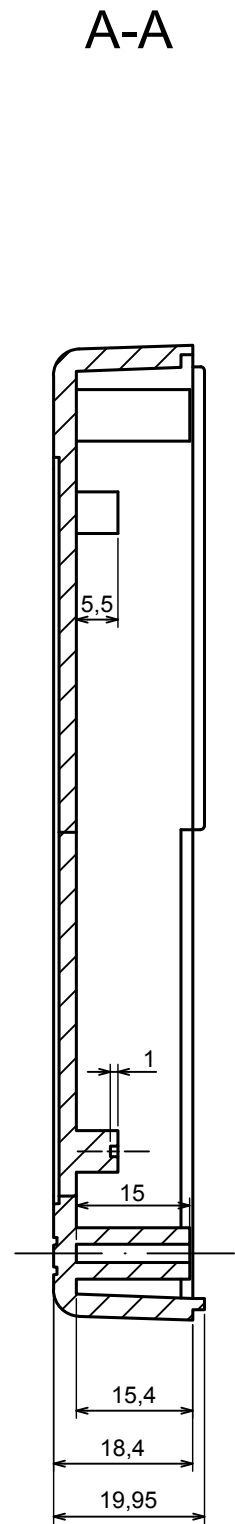

HESTORE.HU

elektronikai alkatrész áruház

EN: This Datasheet is presented by the manufacturer.

Please visit our website for pricing and availability at www.hestore.hu.

All rights reserved, Copyright Kradox 2017

Product model: Enclosure Z34U - Assembly

Format: A3 Material: PS, ABS

Scale 1:1 Tolerance: +/- 0.8

A-A

All rights reserved, Copyright Kradox 2017

Product model Enclosure Z34U - Base

Format: A3 Material: PS, ABS

Scale 1:1 Tolerance: +/- 0.8

All rights reserved, Copyright Kradox 2017

| | |
|---------------|------------------------|
| Product model | Enclosure Z34U - Cover |
|---------------|------------------------|

| | |
|------------|-------------------|
| Format: A3 | Material: PS, ABS |
|------------|-------------------|

| | |
|-----------|--------------------|
| Scale 1:1 | Tolerance: +/- 0.8 |
|-----------|--------------------|