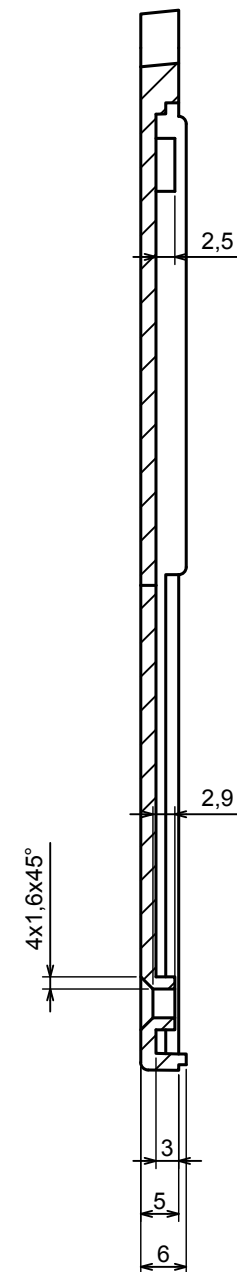

HESTORE.HU

elektronikai alkatrész áruház

EN: This Datasheet is presented by the manufacturer.

Please visit our website for pricing and availability at www.hestore.hu.

All rights reserved, Copyright Kradox 2017

Product model: Enclosure Z34U - Assembly

Format: A3 Material: PS, ABS

Scale 1:1 Tolerance: +/- 0.8

A-A

All rights reserved, Copyright Kradox 2017

Product model Enclosure Z34U - Base

Format: A3 Material: PS, ABS

Scale 1:1 Tolerance: +/- 0.8

All rights reserved, Copyright Kradox 2017

| | |
|---------------|------------------------|
| Product model | Enclosure Z34U - Cover |
|---------------|------------------------|

| | |
|------------|-------------------|
| Format: A3 | Material: PS, ABS |
|------------|-------------------|

| | |
|-----------|--------------------|
| Scale 1:1 | Tolerance: +/- 0.8 |
|-----------|--------------------|