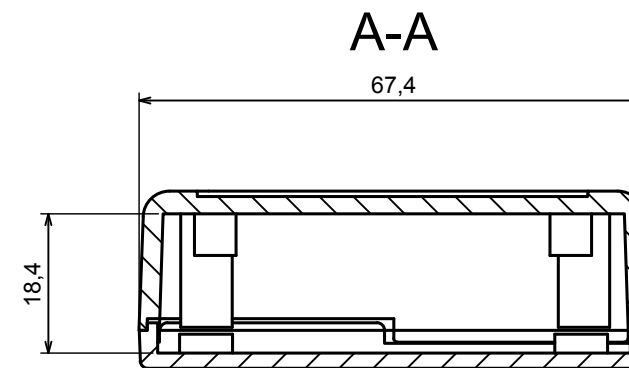

All rights reserved, Copyright Kradox 2017

Product model: Enclosure Z34U - Assembly

Format: A3 Material: PS, ABS

Scale 1:1 Tolerance: +/- 0.8