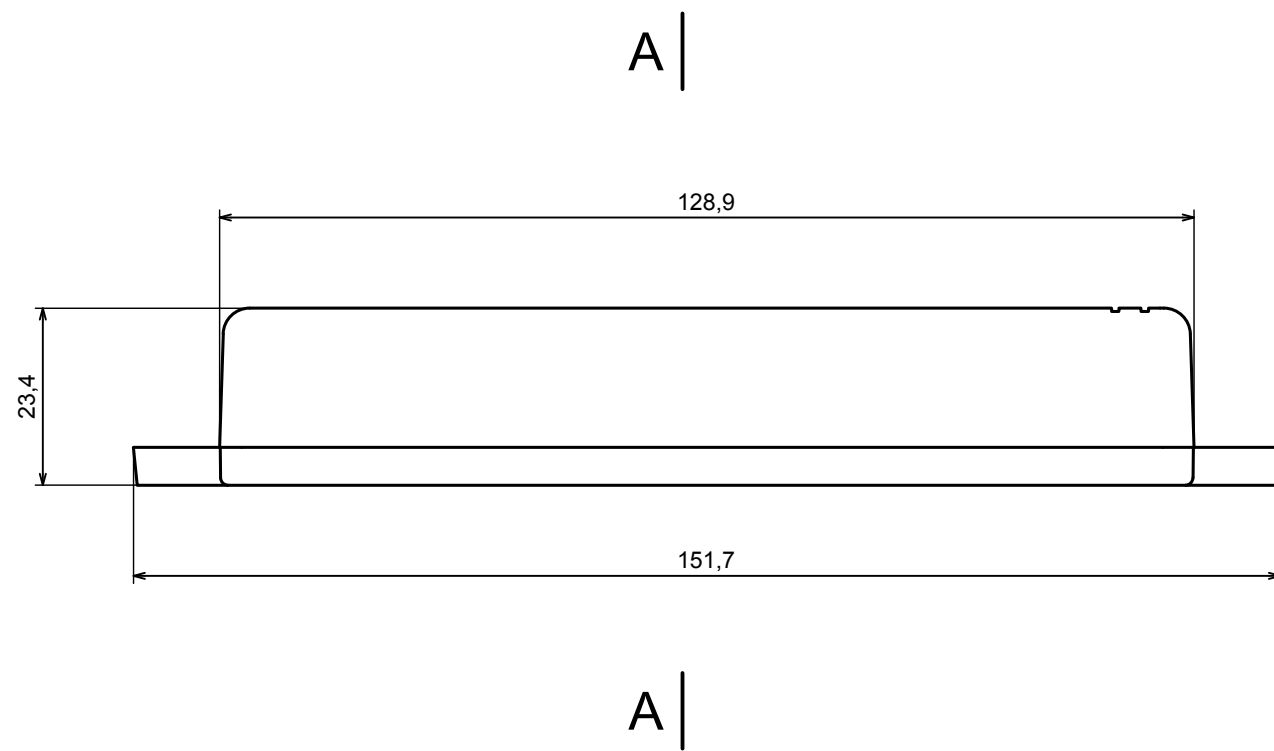

All rights reserved, Copyright Kradox 2017

Product model: Enclosure Z34U - Assembly

Format: A3 Material: PS, ABS

Scale 1:1 Tolerance: +/- 0.8