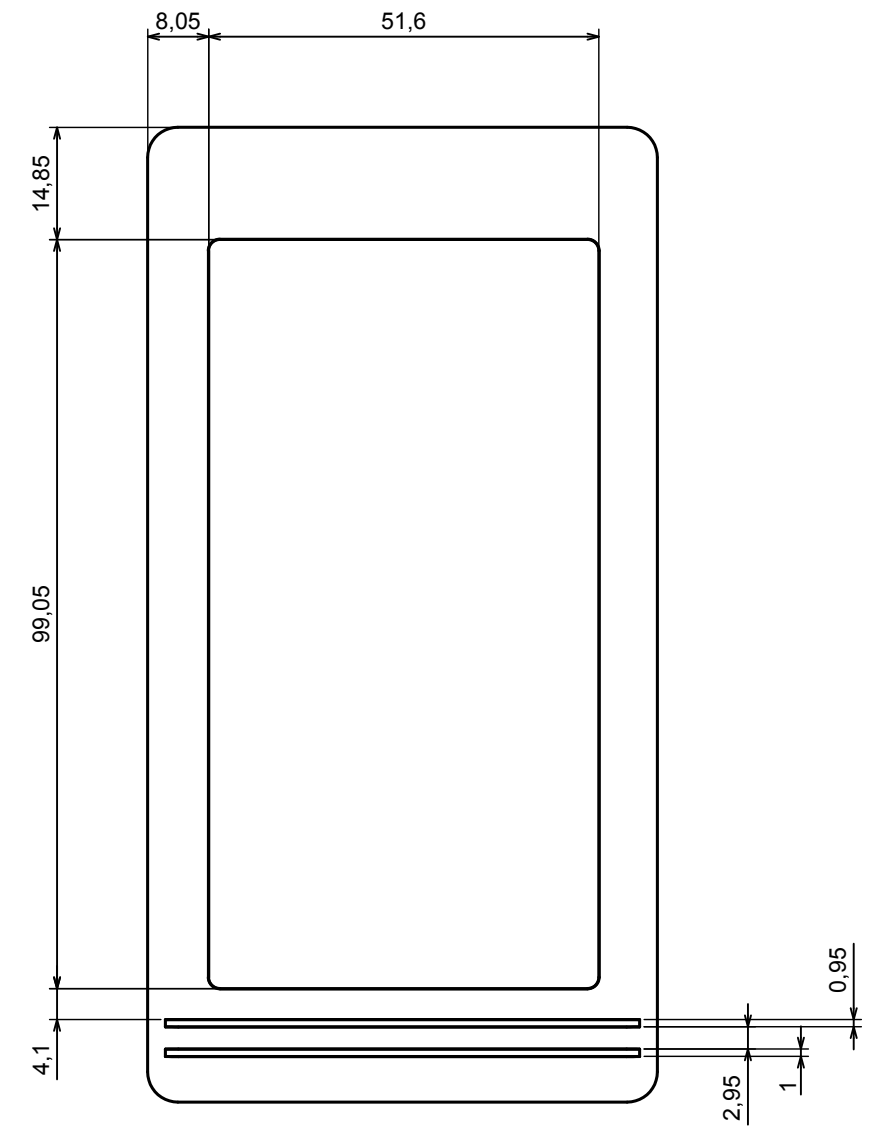

Product model: Enclosure Z34U - Assembly

Format: A3 Material: PS, ABS

Scale 1:1 Tolerance: +/- 0.8

A-A

All rights reserved, Copyright Kradox 2017

Product model Enclosure Z34U - Base

Format: A3 Material: PS, ABS

Scale 1:1 Tolerance: +/- 0.8

All rights reserved, Copyright Kradox 2017

| | |
|---------------|------------------------|
| Product model | Enclosure Z34U - Cover |
|---------------|------------------------|

| | |
|------------|-------------------|
| Format: A3 | Material: PS, ABS |
|------------|-------------------|

| | |
|-----------|--------------------|
| Scale 1:1 | Tolerance: +/- 0.8 |
|-----------|--------------------|