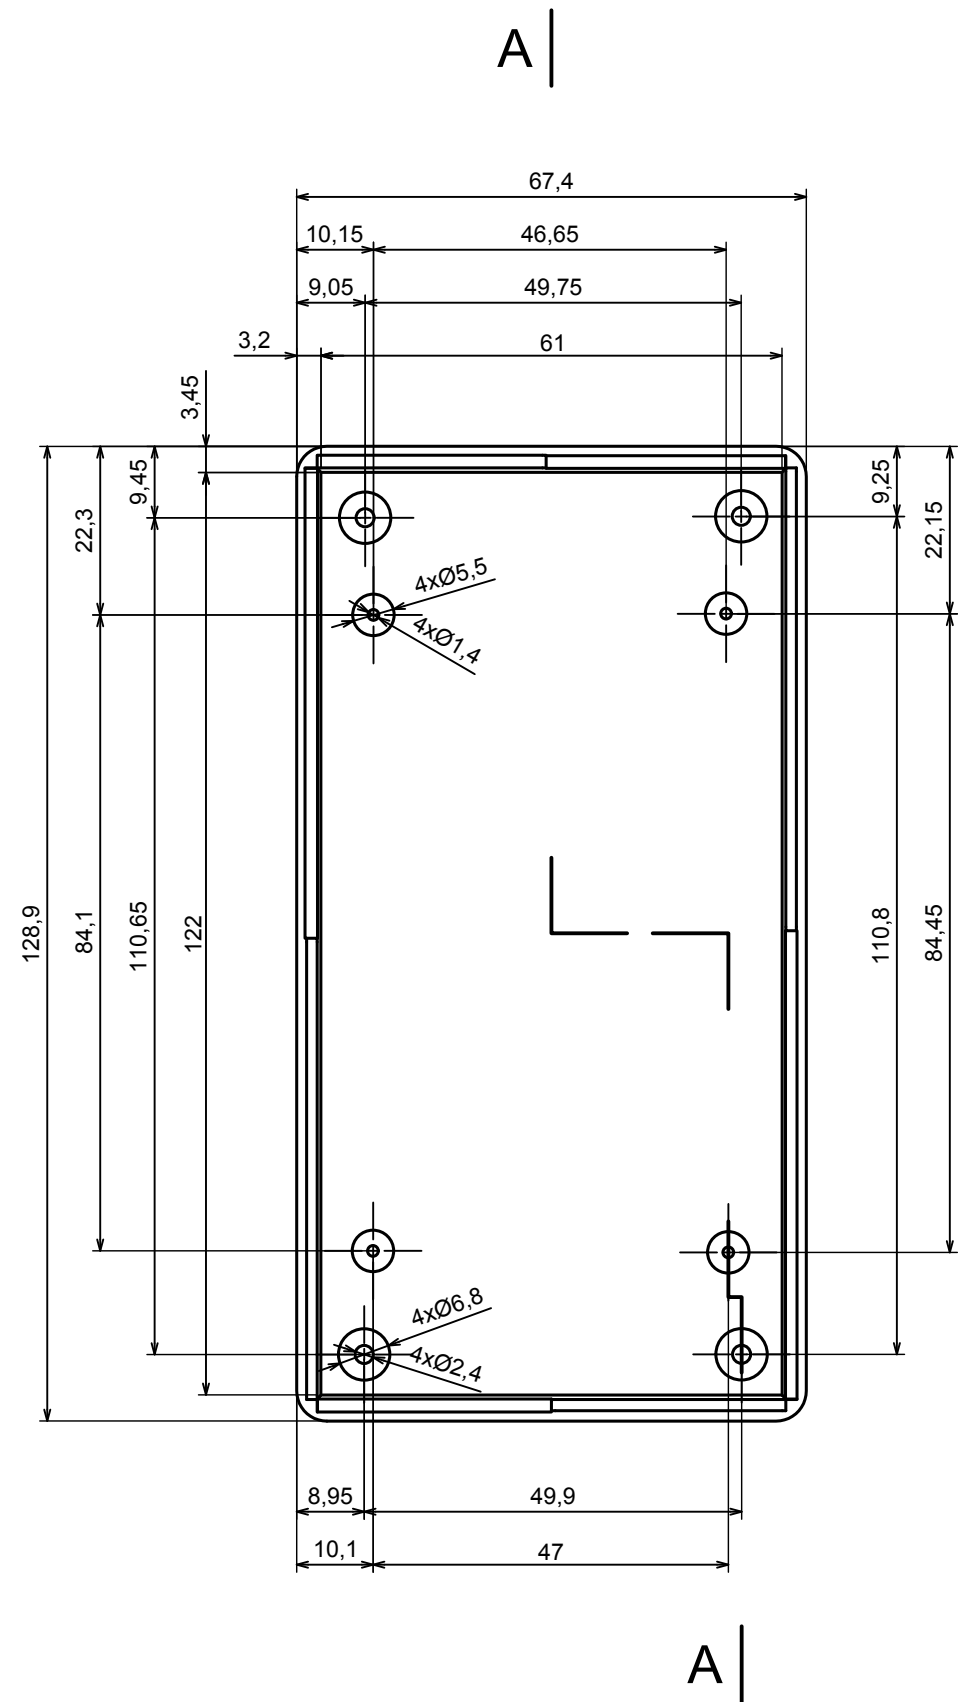

Product model: Enclosure Z34U - Assembly

Format: A3 Material: PS, ABS

Scale 1:1 Tolerance: +/- 0.8

A-A

All rights reserved, Copyright Kradox 2017

Product model Enclosure Z34U - Base

Format: A3 Material: PS, ABS

Scale 1:1 Tolerance: +/- 0.8

All rights reserved, Copyright Kradox 2017

| | |
|---------------|------------------------|
| Product model | Enclosure Z34U - Cover |
|---------------|------------------------|

| | |
|------------|-------------------|
| Format: A3 | Material: PS, ABS |
|------------|-------------------|

| | |
|-----------|--------------------|
| Scale 1:1 | Tolerance: +/- 0.8 |
|-----------|--------------------|