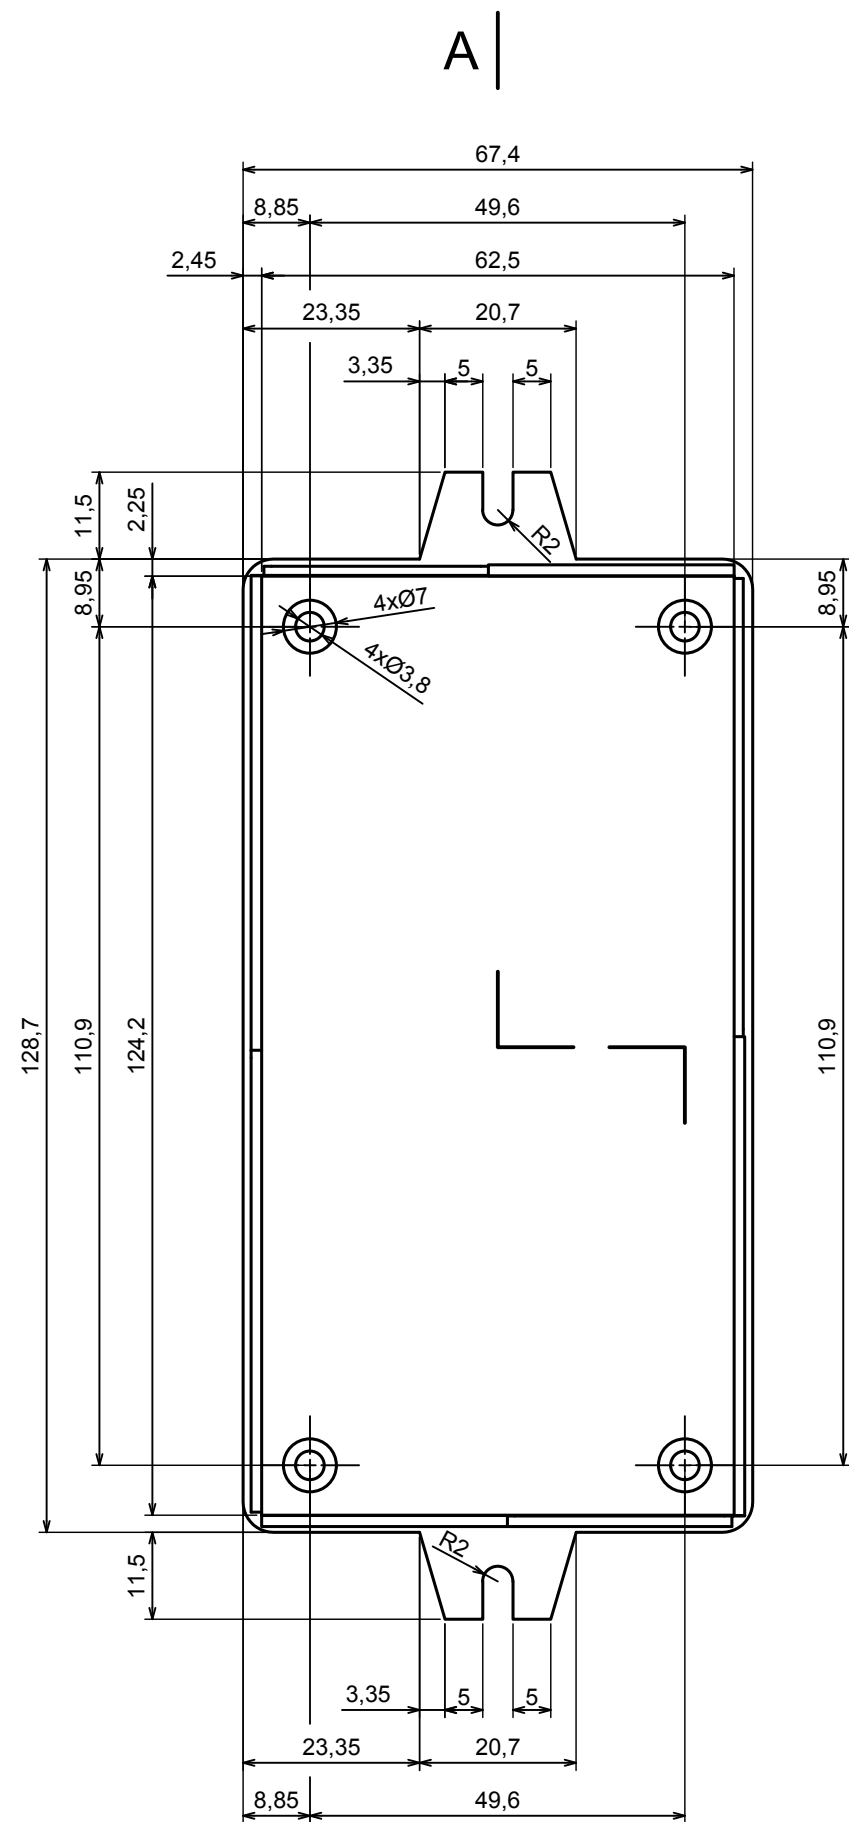

Product model: Enclosure Z34U - Assembly

Format: A3 Material: PS, ABS

Scale 1:1 Tolerance: +/- 0.8

A-A

All rights reserved, Copyright Kradox 2017

Product model Enclosure Z34U - Base

Format: A3 Material: PS, ABS

Scale 1:1 Tolerance: +/- 0.8

All rights reserved, Copyright Kradox 2017

| | |
|---------------|------------------------|
| Product model | Enclosure Z34U - Cover |
|---------------|------------------------|

| | |
|------------|-------------------|
| Format: A3 | Material: PS, ABS |
|------------|-------------------|

| | |
|-----------|--------------------|
| Scale 1:1 | Tolerance: +/- 0.8 |
|-----------|--------------------|