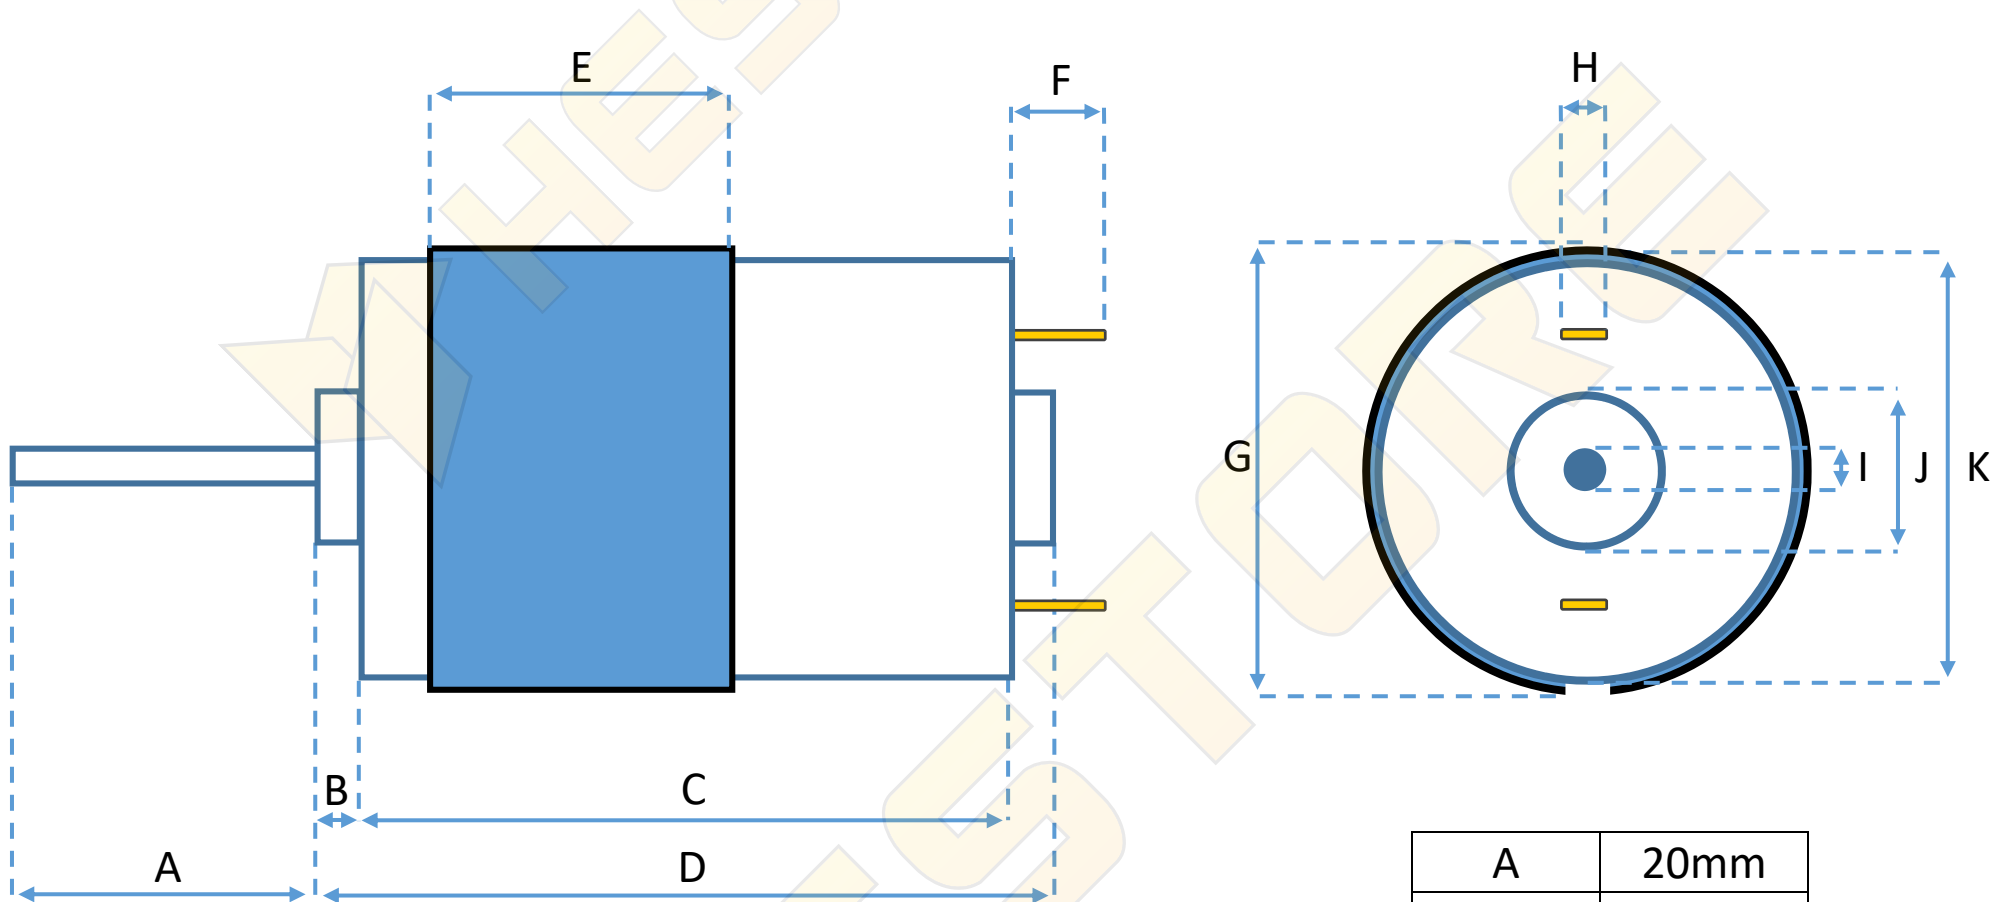

MAB400

Nagy teljesítményű motor 12V DC, 6.8W

HESTORE no.: 100.447.10

A	20mm
B	2.8mm
C	37.8mm
D	43.1mm
E	20mm
F	7mm
G	29.2mm
H	3.2mm
I	2.3mm
J	10mm
K	27.7mm